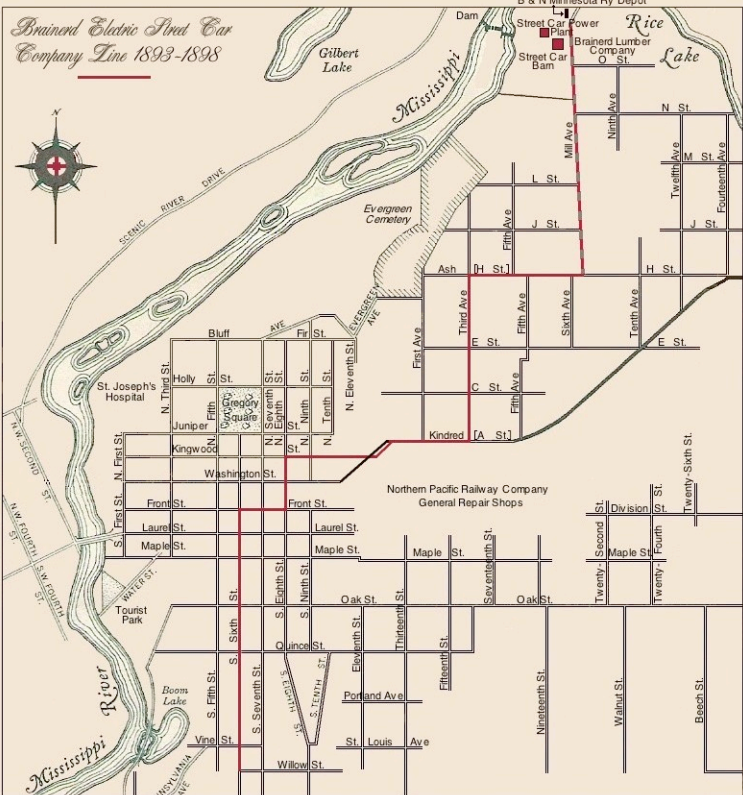

*Brainerd Electric Street Car
Company Line 1893-1898*

B & N Minnesota Ry Depot

Street Car
Plan
Street Car
Barn

Power
Brainerd Lumber
Company
O. St.

Rice
Lake

Gilbert
Lake

Mississippi

Evergreen
Cemetery

SCENIC RIVER DRIVE

St. Joseph's
Hospital

Northern Pacific Railway Company
General Repair Shops

River

Mississippi

Boom
Lake

MISSOURI
AVE